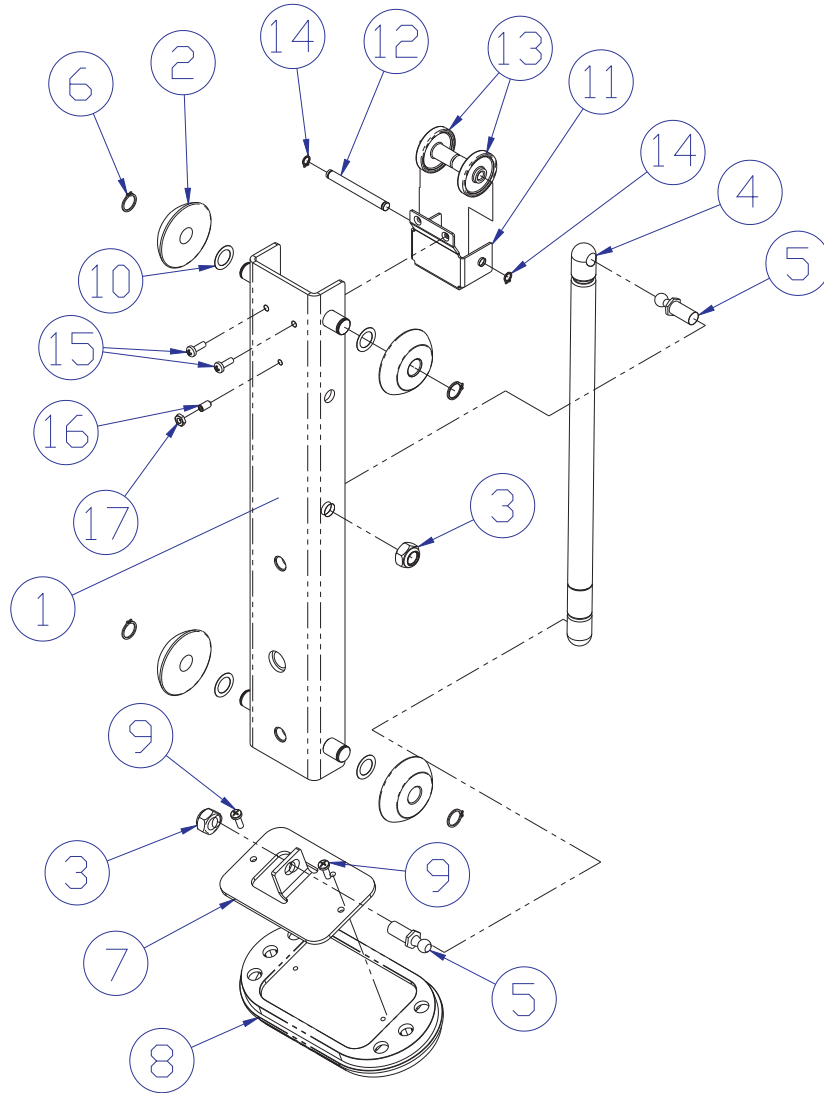

FZAB ABDOMINAL FZ SEAT CARRIAGE ASSEMBLY - 7657501

ITEM NO	QTY	PART NO	DESCRIPTION
1	1	7626901	WLDMT, FZ SEAT CARRIAGE
2	4	7331501	ROLLER, SEAT CARRIAGE
3	2	3236801	NUT, M10 HEX NYLOCK SS
4	1	3235701	SPRING, GAS 150N
5	2	7414301	STUD, M10 BALL END M10 X 1.5
6	4	3232409	RING, RETAINING, EXTERNAL
7	1	7339401	BRACKET, GAS SPRING
8	1	7334001	FOOT, 2.50 X 4.49 FLOV
9	2	3241201	M4 PHL PAN F ST ZN
10	4	3243801	WASHER, .500 X .750 X .010 SHIM
11	1	3247501	NUT, M5 X 0.8 HEX JAM ST ZN
12	1	3247402	M5 X 0.8 X 10 HXS NO CUP ST BO
13	2	3236501	M4 X 0.7 PHL PAN MS ST ZN
14	2	7617501	ROLLER, FLANGE
15	1	7617401	BRKT, ROLLER
16	2	3232401	RING, RETAINING, EXTERNAL
17	1	7407503	PIN, LINK